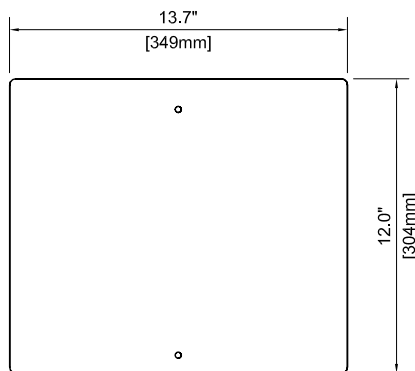

PLAN

**MODERN DOG DISPENSER**  
ELEVATION

PLAN

**MODERN DOG SIGN**  
ELEVATION

PLAN

**MODERN DOG RECEPTACLE**  
ELEVATION

**MODERN DOG KIT**

**Pet Pickups**  
P.O. Box 460547  
Denver, CO 80246